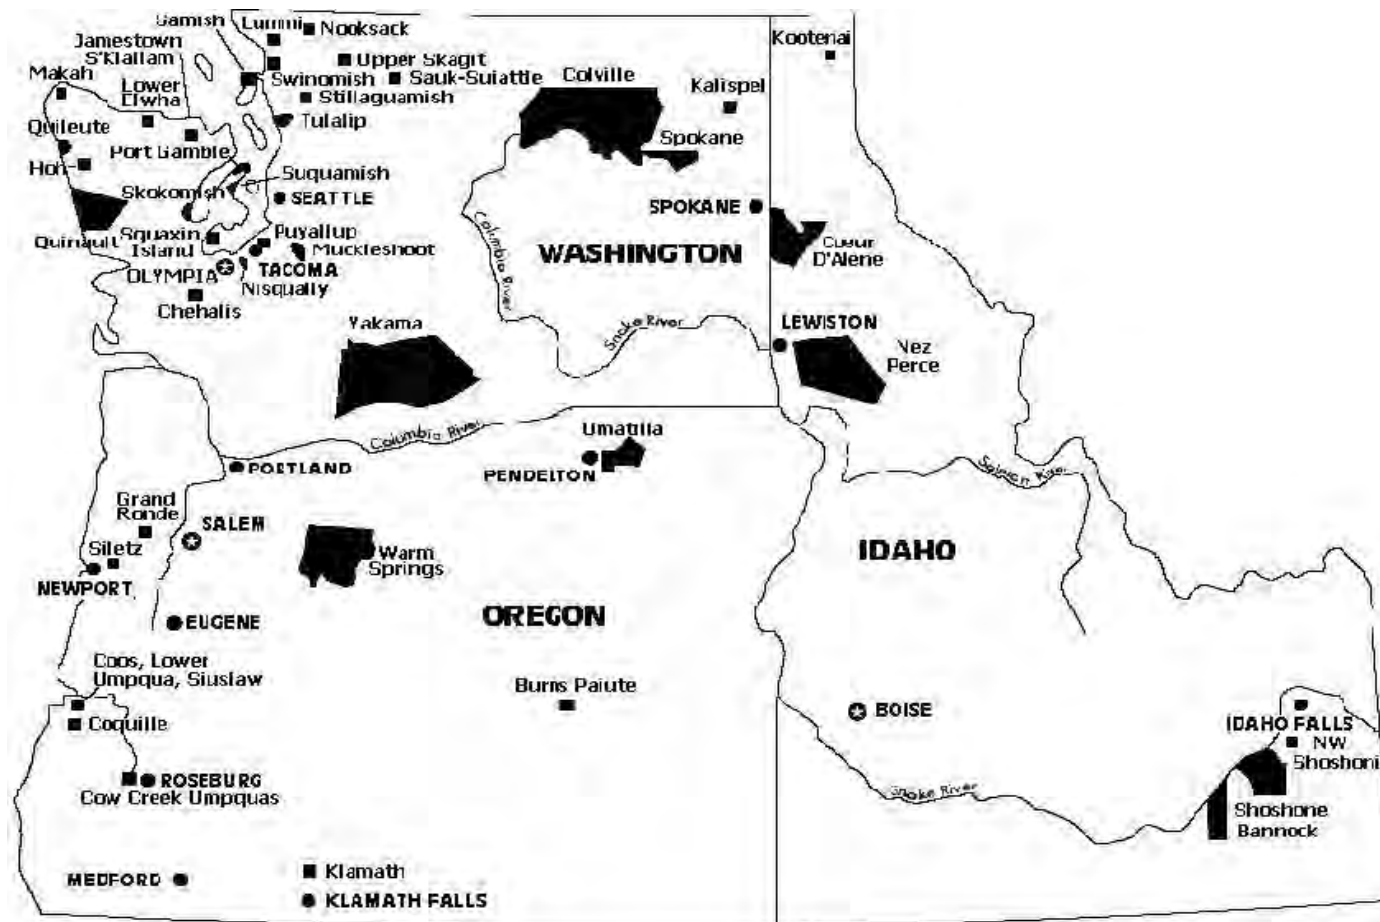

# Northwest Portland Area Indian Health Board Member Tribes

## Idaho

Coeur d'Alene Tribe  
 Kootenai Tribe  
 Nez Perce Tribe

NW Band of Shoshone  
 Shoshone Bannock Tribes

## Washington

Chehalis Tribe  
 Colville Tribes  
 Cowlitz Tribe  
 Hoh Tribe  
 Jamestown S'Klallam Tribe  
 Kalispel Tribe  
 Lower Elwha Tribe  
 Lummi Tribe  
 Makah Tribe  
 Muckleshoot Tribe  
 Nisqually Tribe  
 Nooksack Tribe  
 Port Gamble S'Klallam Tribe  
 Puyallup Tribe

Quileute Tribe  
 Quinault Indian Nation  
 Samish Indian Nation  
 Sauk-Suiattle Tribe  
 Shoalwater Bay Tribe  
 Skokomish Tribe  
 Spokane Tribe  
 Squaxin Island Tribe  
 Stillaguamish Tribe  
 Suquamish Tribe  
 Swinomish Tribe  
 Tulalip Tribe  
 Upper Skagit Tribe  
 Yakama Indian Nation