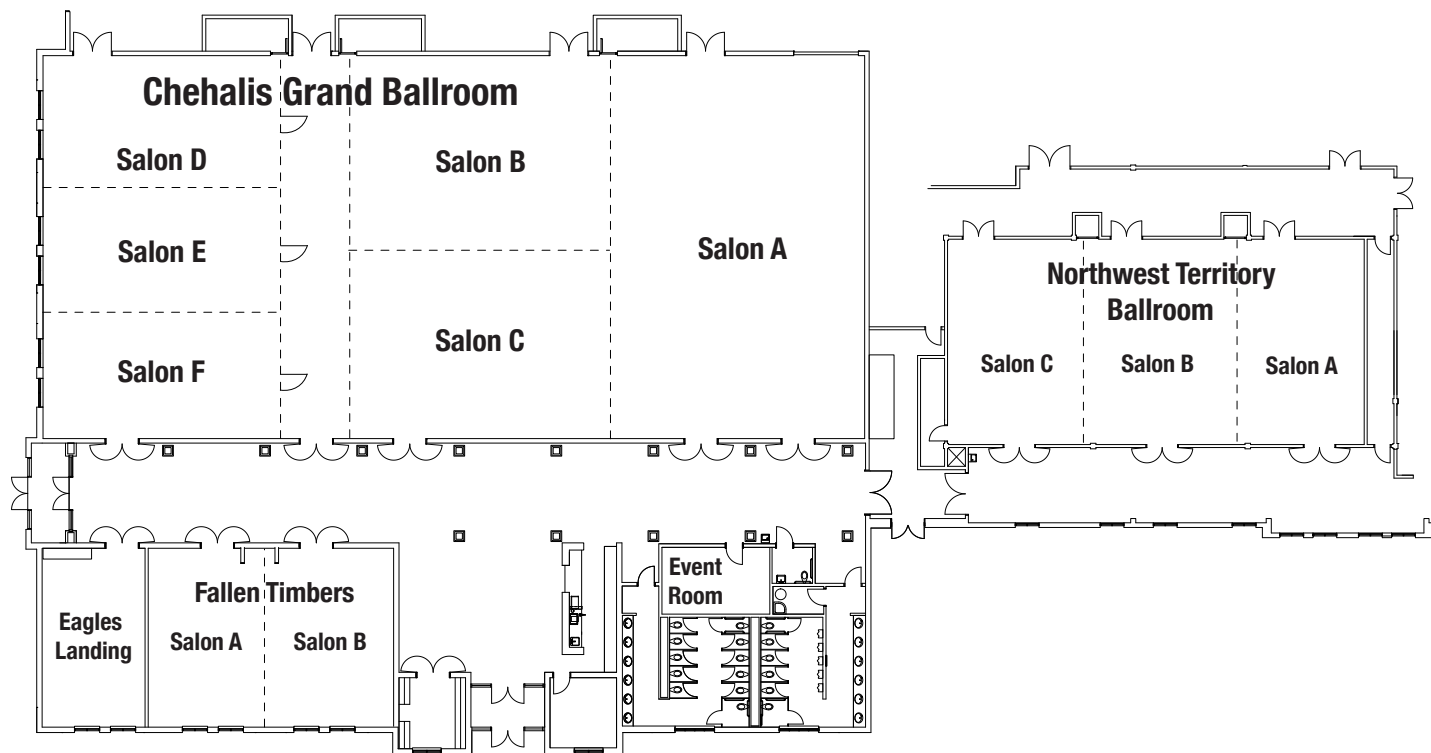

Make your next meeting Great.

Function Space Configurations and Specifications

Room Name	Sq. Ft.	Classroom	Banquet	Theatre	Reception	U-Shape	Hollow Square
CHEHALIS GRAND BALLROOM (A-F)	10,686	560	800	1,120	1,050	N/A	N/A
SALON A	3,188	216	240	350	375	60	88
SALON B	1,639	84	120	170	180	44	56
SALON C	1,639	84	120	170	180	44	56
SALON D	1,056	63	64	110	115	37	41
SALON E	973	63	56	110	115	37	41
SALON F	1,042	63	64	110	115	37	41
NORTHWEST TERRITORY (A-C)	3,206	228	248	362	400	60	94
NORTHWEST TERRITORY A	1,007	63	64	107	121	37	38
NORTHWEST TERRITORY B	1,099	84	72	125	121	37	38
NORTHWEST TERRITORY C	1,099	81	64	115	121	37	38
FALLEN TIMBERS (A-B)	1,344	87	88	126	160	32	44
FALLEN TIMBERS A	672	45	40	54	65	28	28
FALLEN TIMBERS B	672	45	48	66	110	29	30
PRE FUNCTION AREA	4,000+	N/A	N/A	N/A	N/A	N/A	N/A
EAGLES LANDING - BOARDROOM	614	N/A	N/A	N/A	N/A	N/A	N/A

Resort Accommodations

- Located just minutes south of Olympia, WA
- 15,500 sq. ft. of flexible meeting space
- 12 separate and configurable meeting rooms
- Full-service catering options
- Complimentary high speed wireless Internet access
- Complimentary on-site parking
- 398 spacious guest suites